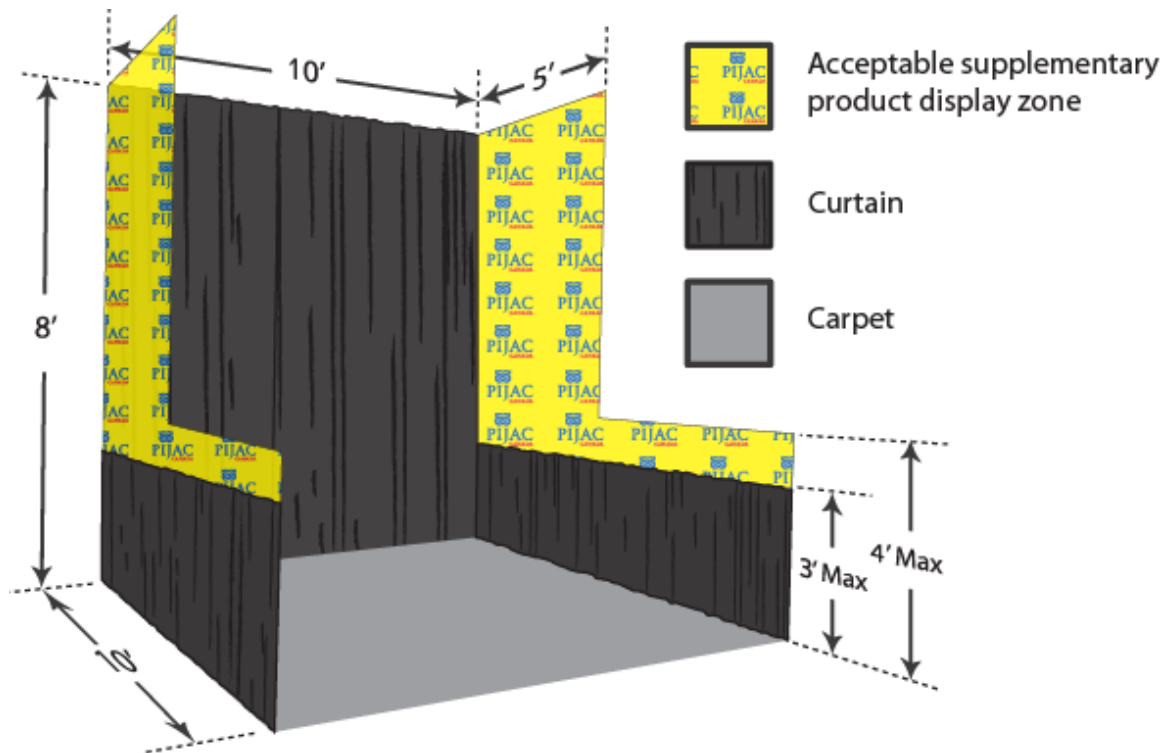

Booth Dimensions
10ft x 10ft
with an 8ft high back curtain

PLEASE NOTE:

- All booth layouts must be sent to the PIJAC Canada team for approval
- All booth setups must not block the visibility of the exhibitors on either side.
- All displays that are higher than 4' on the side must not be wider than 5' (starting from the back of the booth) and not be higher than 8'. (See Supplementary product display zone)
- If visibility is hindered you will be asked to remove the items.
- Any content, company name, logo, etc. displayed on the back side of your booth above the curtain (facing the booths behind you) is strictly prohibited.