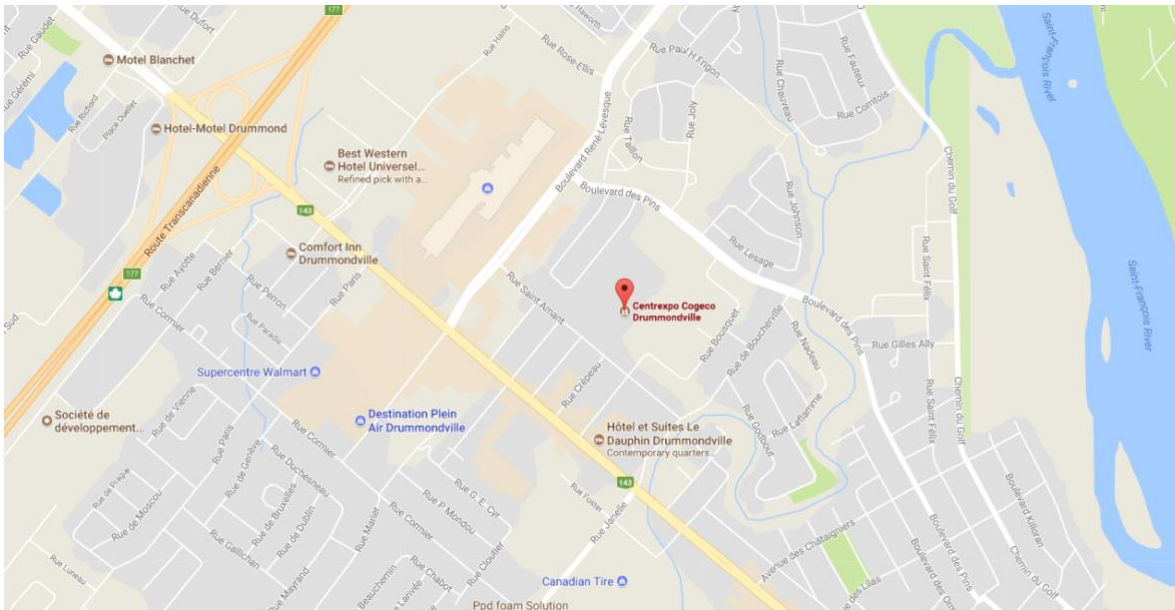

## Directions to the Show

550, rue St-Amant, Drummondville (Québec) J2C 6E3

### From Highway 20

- In Drummondville, take exit 177 in direction Boulevard Saint-Joseph/QC-143 S;
- Coming from Montréal, turn right on Boulevard St-Joseph;
- Coming from Québec, turn left on Boulevard St-Joseph;
- Turn left on Boulevard René-Lévesque;
- Turn right on Boulevard des Pins;
- Take the 2<sup>nd</sup> entrance to access the main parking area

### From Highway 55 North

- Follow Autoroute 55 N;
- Take exit 128 and then take the Highway 20 E/Highway 55 N direction Québec;
- Follow Autoroute 20 E;
- In Drummondville, take the exit 177 direction Boulevard Saint-Joseph/QC-143 S;
- Turn right on Boulevard St-Joseph;
- Turn left on Boulevard René-Lévesque;
- Turn right on Boulevard des Pins;
- Take the 2<sup>nd</sup> entrance to access the main parking area

### From Highway 55 South

- Follow Autoroute 55 S;
- Take exit 145 to rejoin Autoroute 20 O in direction of Drummondville/Montréal;
- Follow Autoroute 20 O;
- In Drummondville, take exit 177 direction Boulevard Saint-Joseph/QC-143 S;
- Turn left on Boulevard St-Joseph;
- Turn left on Boulevard René-Lévesque;
- Turn right on Boulevard des Pins;
- Take the 2<sup>nd</sup> entrance to access the main parking area